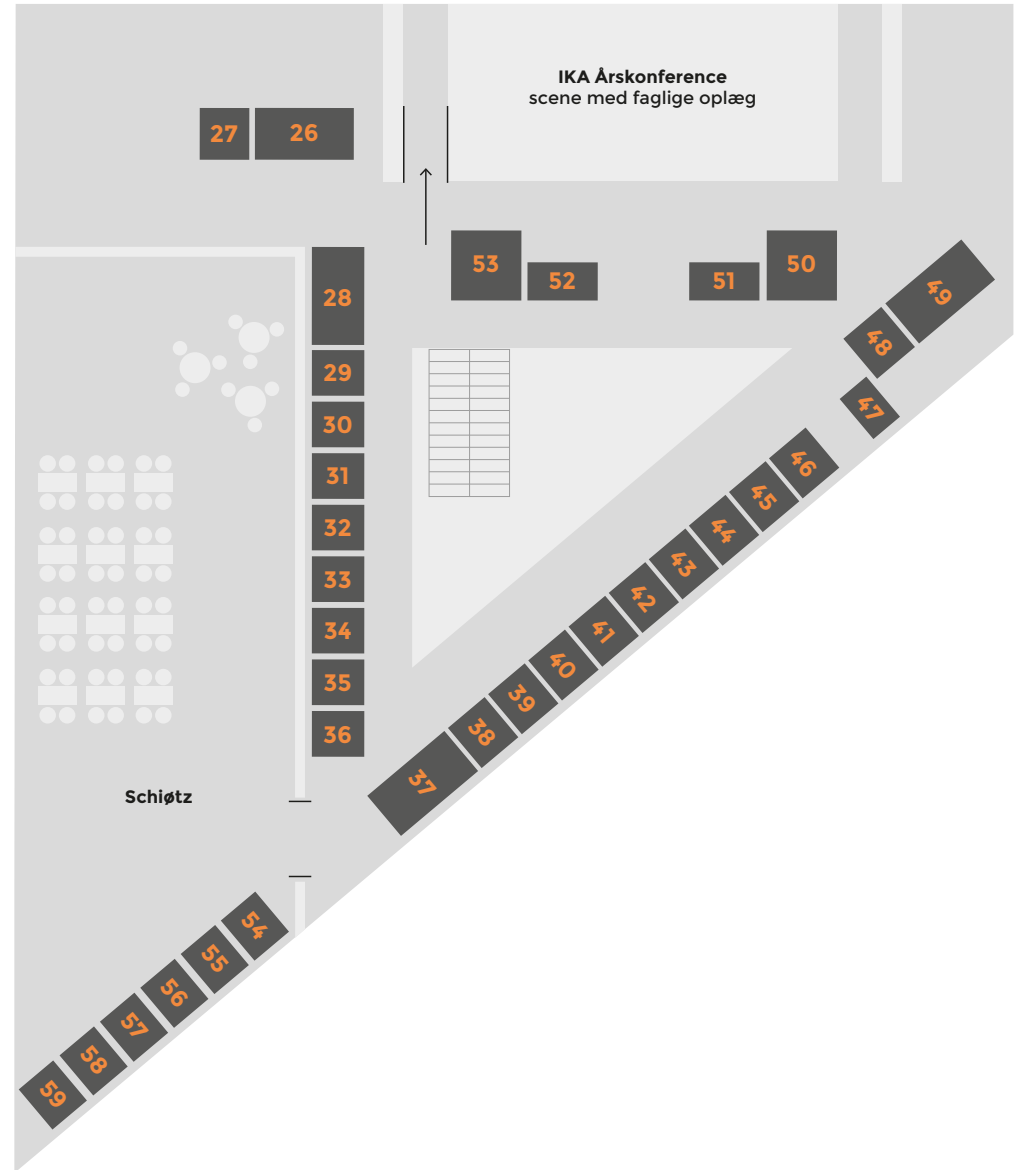

FOYER - STUEETAGE

FOYER - 1. ETAGE

A

Abena AS 48
AV-Center 46

B

Bca Auto Auktion A/S 20
bdq a/s 41
Bellagroup 37
Bent Brandt A/S 5
bubobubo A/S 24

C

C. Hardam 36
Carl Ras A/S 8
Comdia 34
Comwell A/S 47
Contour Design Nordic 6
COPI - Center for Offentlig-Privat Innovation 27
Creativ Company A/S 1